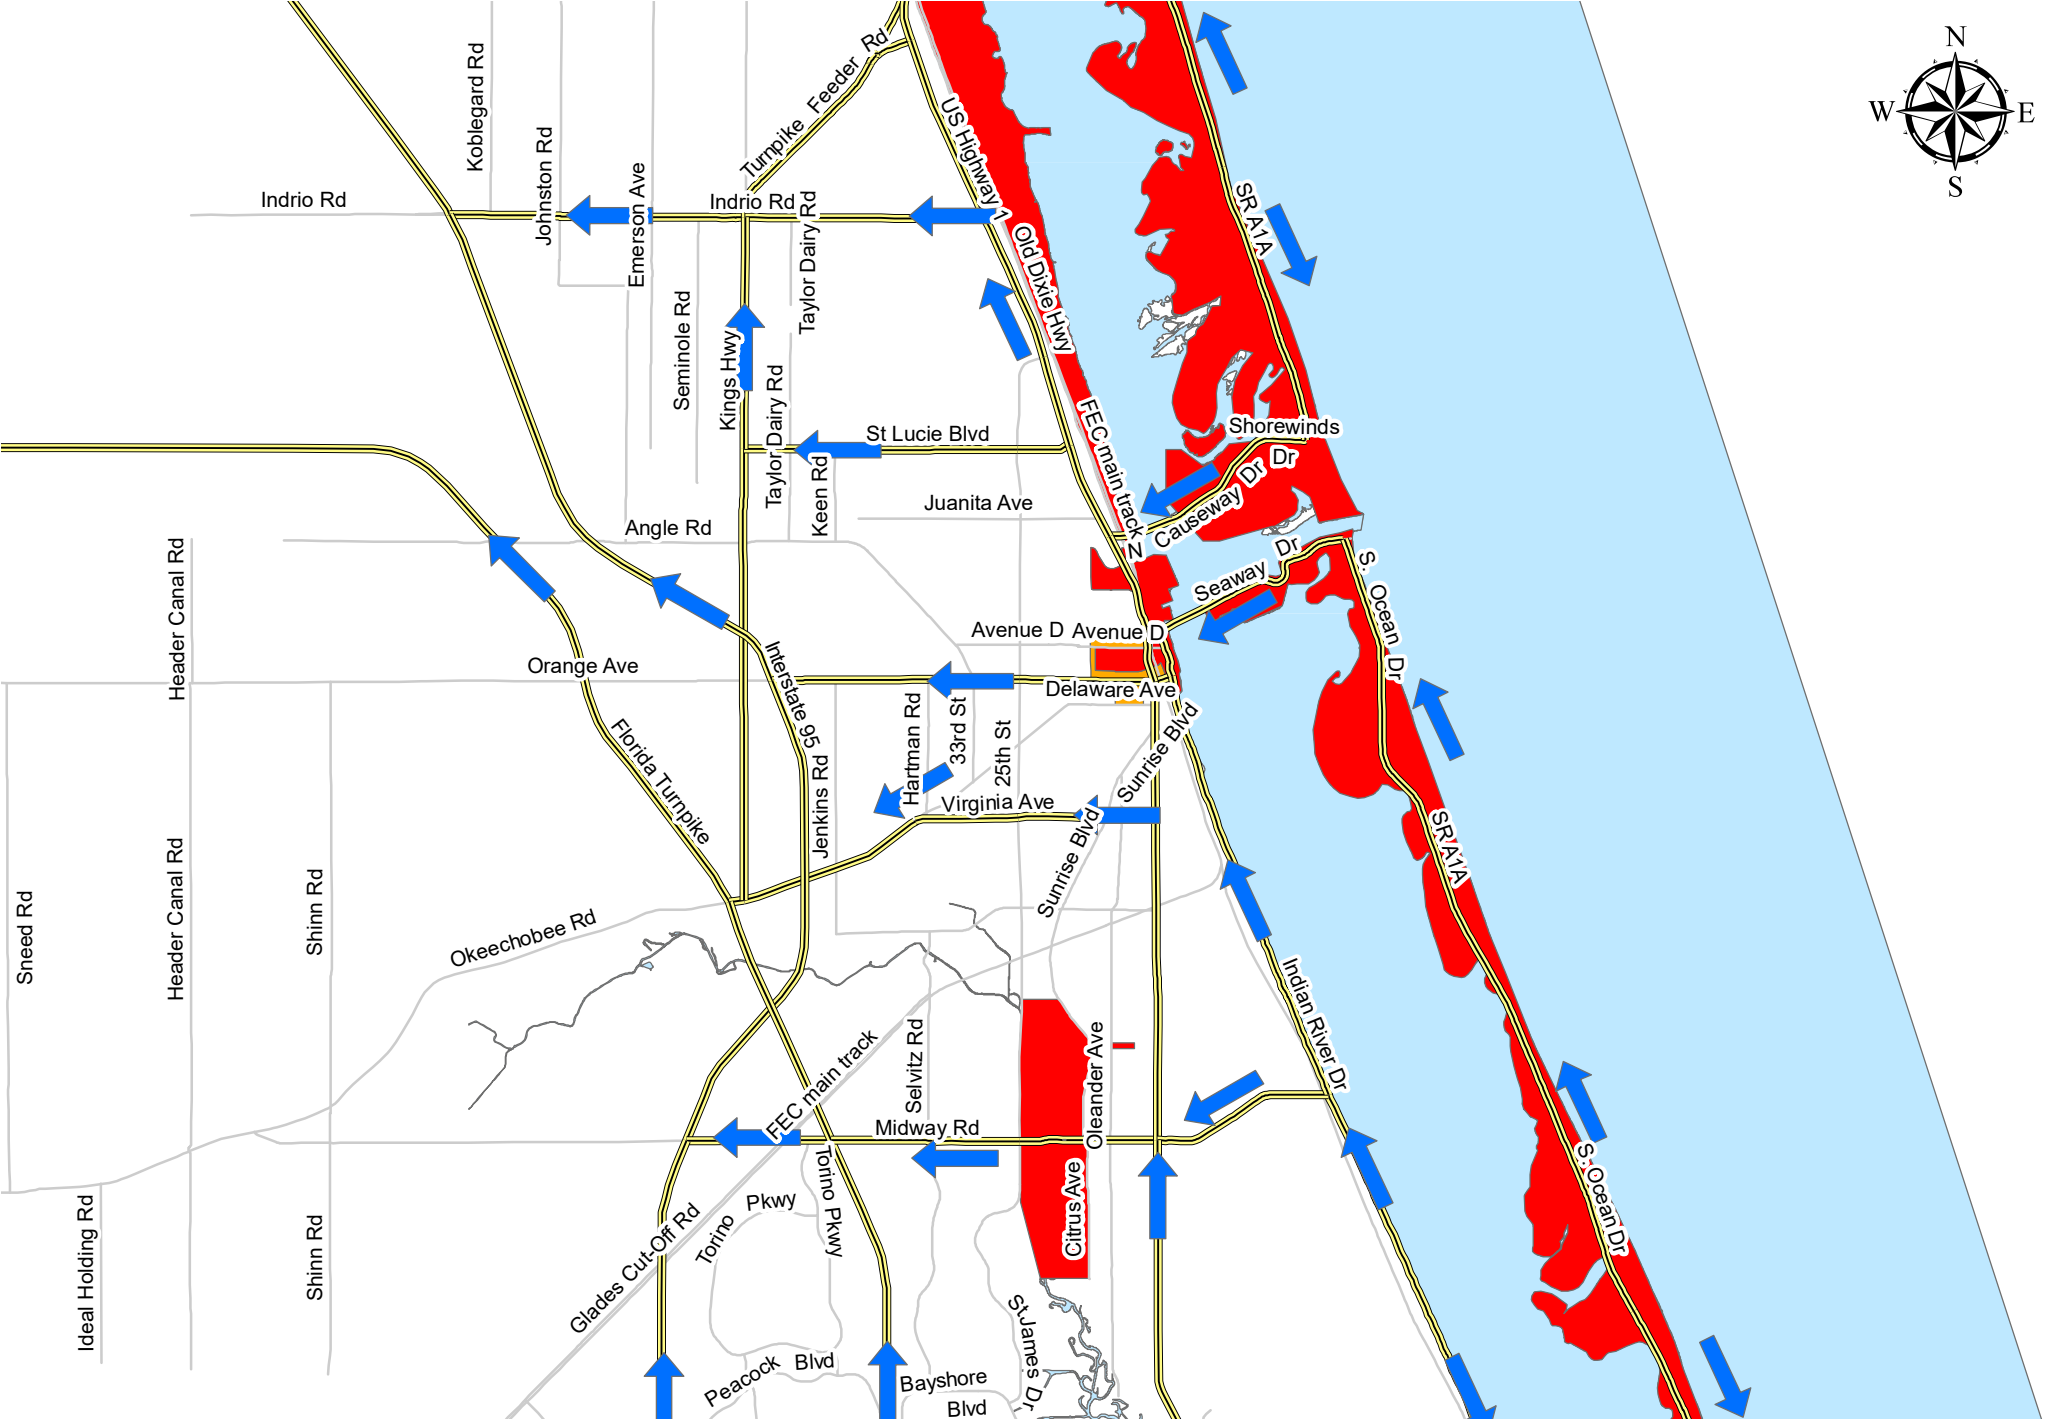

Emergency Shelters 2019

Check County website or call Public Info Line for shelter openings: www.stlucieco.gov/eoc; 772-460-HELP (4357)

North St. Lucie County Evacuation Zones and Routes

South St. Lucie County Evacuation Zones and Routes