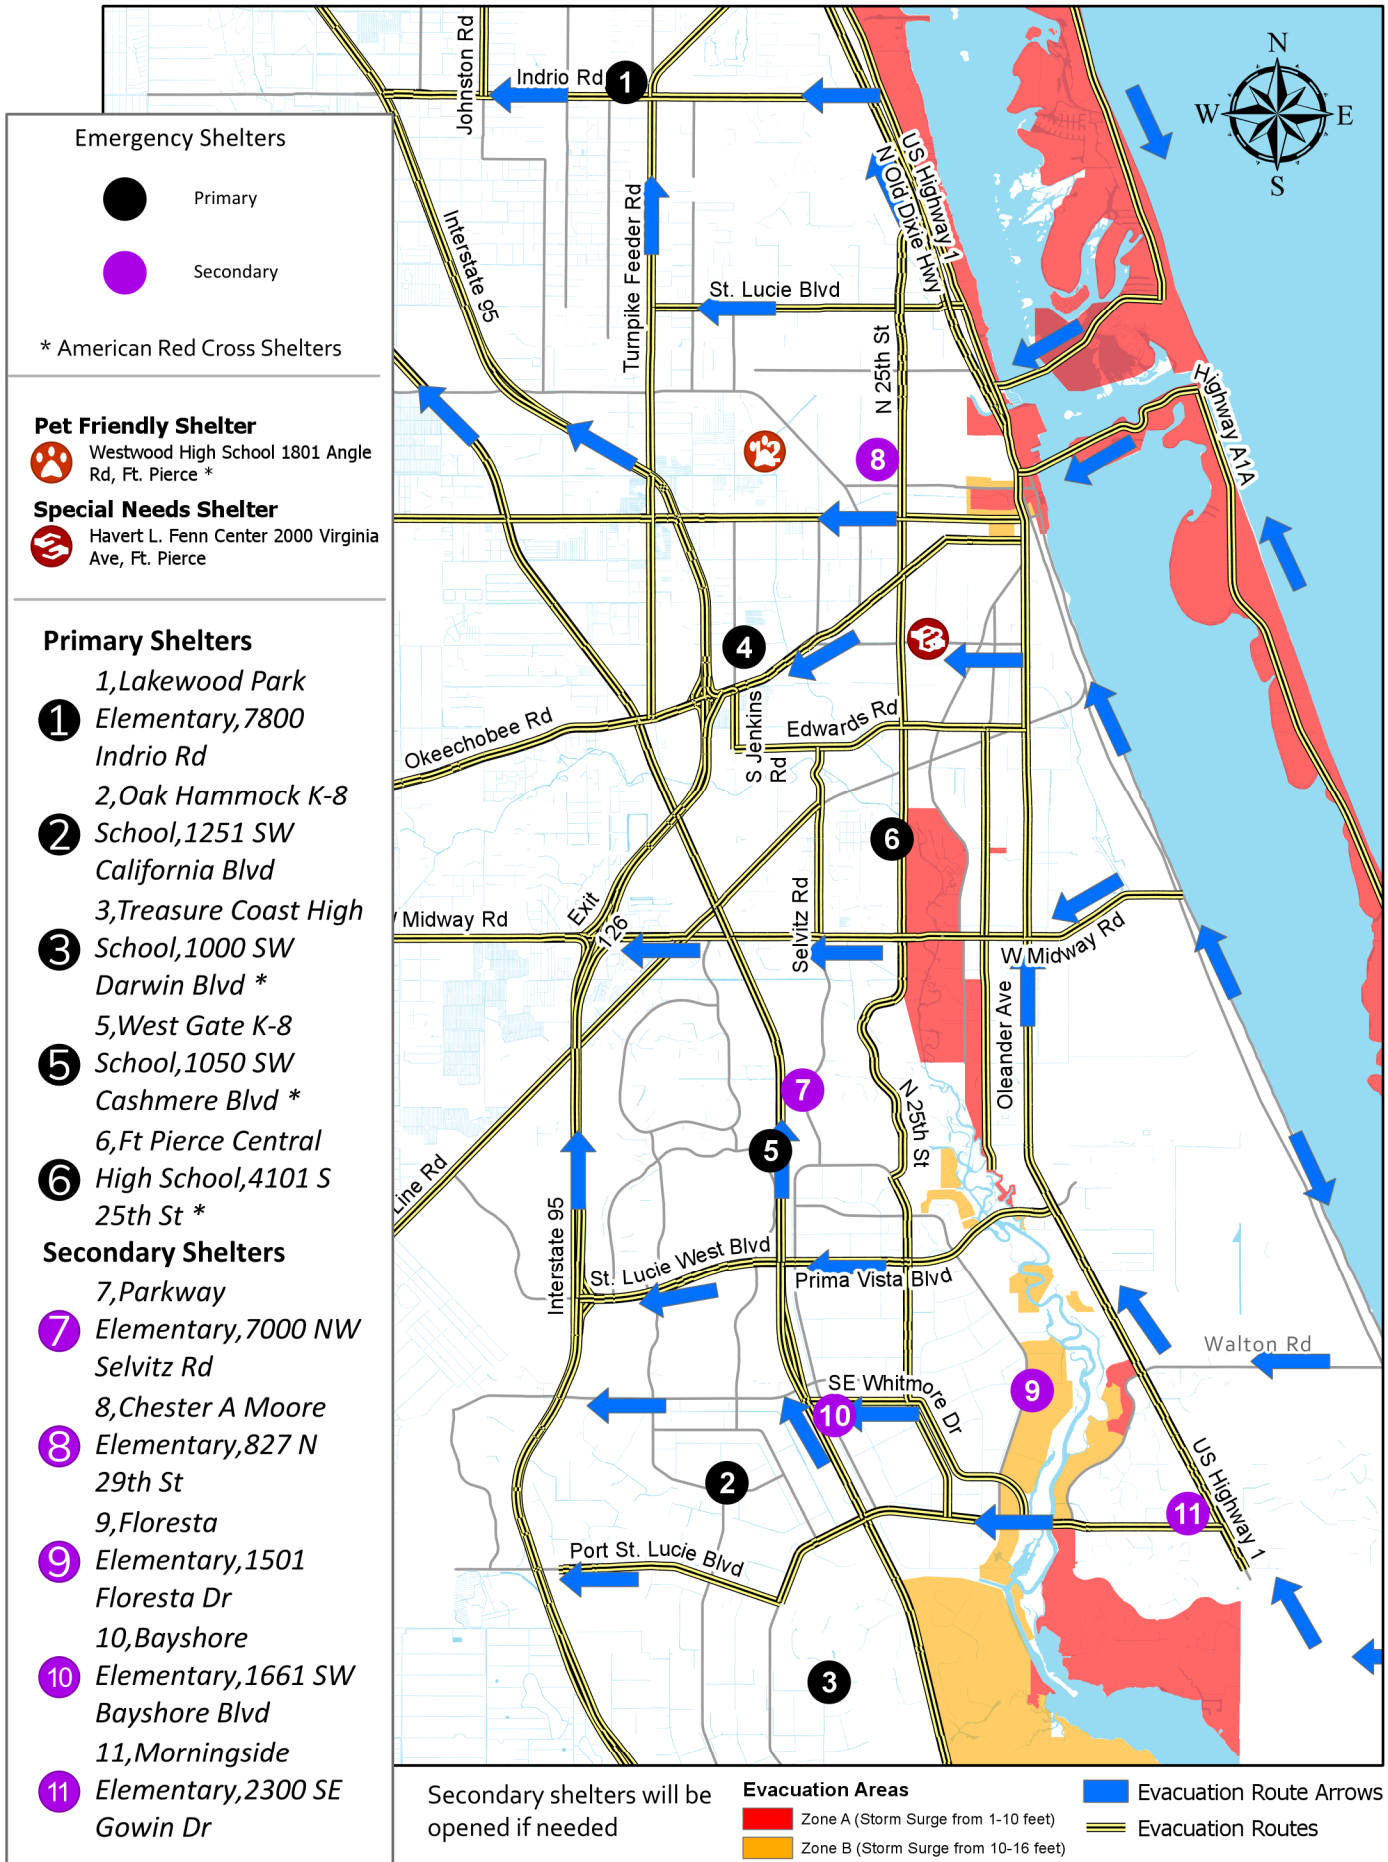

Emergency Shelters 2019

Check County website or call Public Info Line for shelter openings: www.stlucieco.gov/eoc; 772-460-HELP (4357)

North St. Lucie County Evacuation Zones and Routes

South St. Lucie County Evacuation Zones and Routes